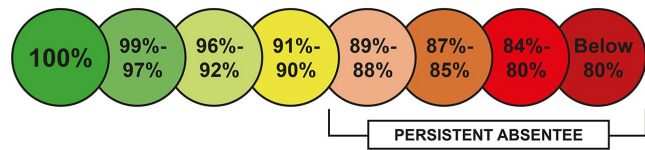

**FOR MORE INFORMATION PLEASE
CONTACT ELIZABETH BENNETT**

elizabethbennettmusic@gmail.com

**Guitar & Ukelele Lessons
with Tom Doherty**

tom-doherty@hotmail.co.uk

Attendance

Well done to Maple Class who have had an amazing 100% attendance this week! Please can we remind parents that **arrivals after 8.50am are counted as late and are included in attendance figures.**

Maple Class 100%
Sycamore Class 96.3%
Birch Class 97.88%
Oak Class 99.48%

Whole school 98.42%

ATTENDANCE MATTERS

On Time: First Time, Every Time

Which CIRCLE are you in?

STORRIDGE, CRADLEY & MATHON TEENY TOTS PLAY GROUP